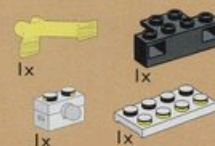

F. #5305 Connection Wire
\$5.99

G. #5302 Two Bogieplates
\$1.99

H. #5300 Electric Train Motor
3 pieces. \$24.99

I. #5304 Two Wheelsets
\$2.99

J. #5310 Lighting Brick
4 pieces. \$4.99

K. #4515 Eight Straight Rails.
More than 40 inches of track.
8 pieces. \$12.99